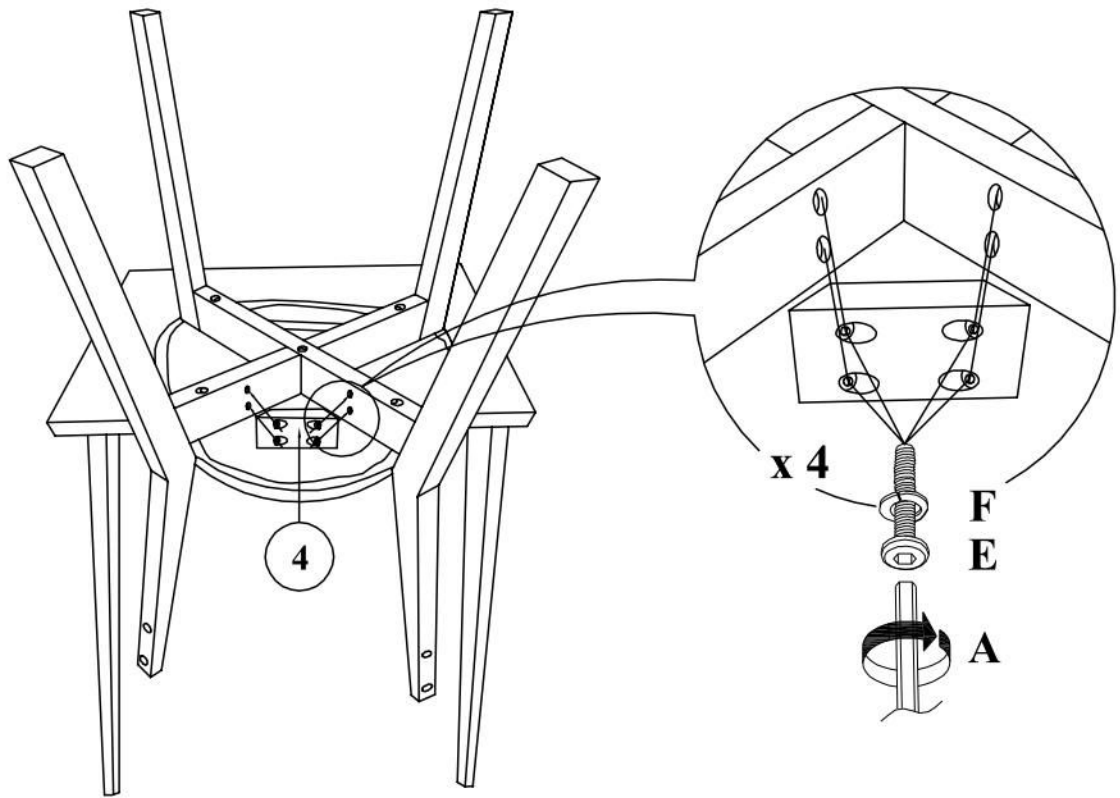

BRANDO

1	4
2	4
3	4
4	4
5	4
6	4

CODE	DESCRIPTION	QTY.
A	 ALLEN KEY M4 X 110MM	1 PC
B	 JCBC BOLT M6 X 60MM	16 PCS
C	 JCBC BOLT M6 X 30MM	16 PCS
D	 HEX CONNECTING SCREW M7 X50MM ZB (10#)	4 PCS
E	 JCBC BOLT M6 X 35MM	32 PCS
F	 SPRING WASHER 1/4"	48 PCS
G	 FLAT WASHER M6 X 13MM	16 PCS
H	 WOOD BUTTON Ø14.5 x 9MM	16 PCS

BRANDO

1

2

BRANDO

3

4

BRANDO

5