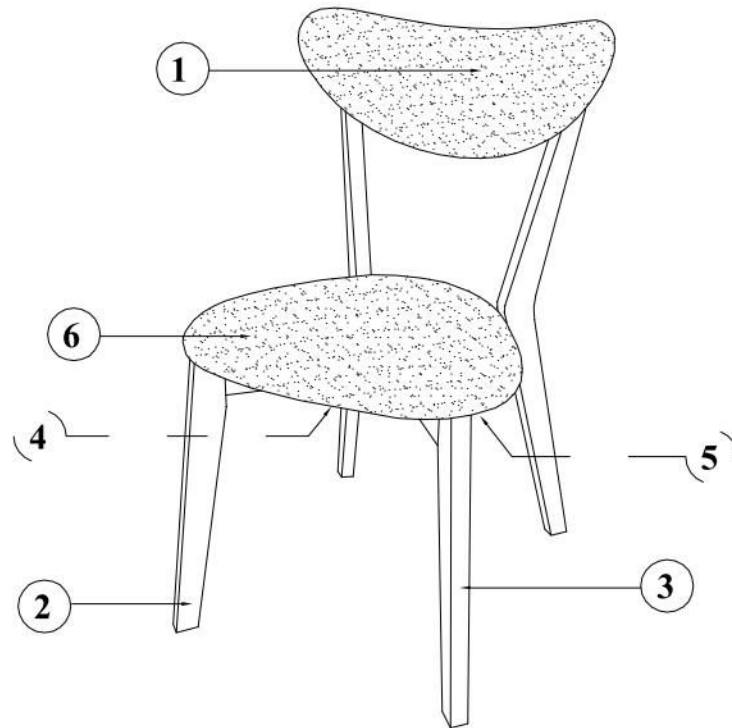

BRANDO

1	4
2	4
3	4
4	4
5	4
6	4

CODE	DESCRIPTION	QTY.
A	 ALLEN KEY M4 X 110MM	1 PC
B	 JCBC BOLT M6 X 60MM	16 PCS
C	 JCBC BOLT M6 X 30MM	16 PCS
D	 HEX CONNECTING SCREW M7 X50MM ZB (10#)	4 PCS
E	 JCBC BOLT M6 X 35MM	32 PCS
F	 SPRING WASHER 1/4"	48 PCS
G	 FLAT WASHER M6 X 13MM	16 PCS
H	 WOOD BUTTON Ø14.5 x 9MM	16 PCS

BRANDO

1

2

BRANDO

3

4

BRANDO

5