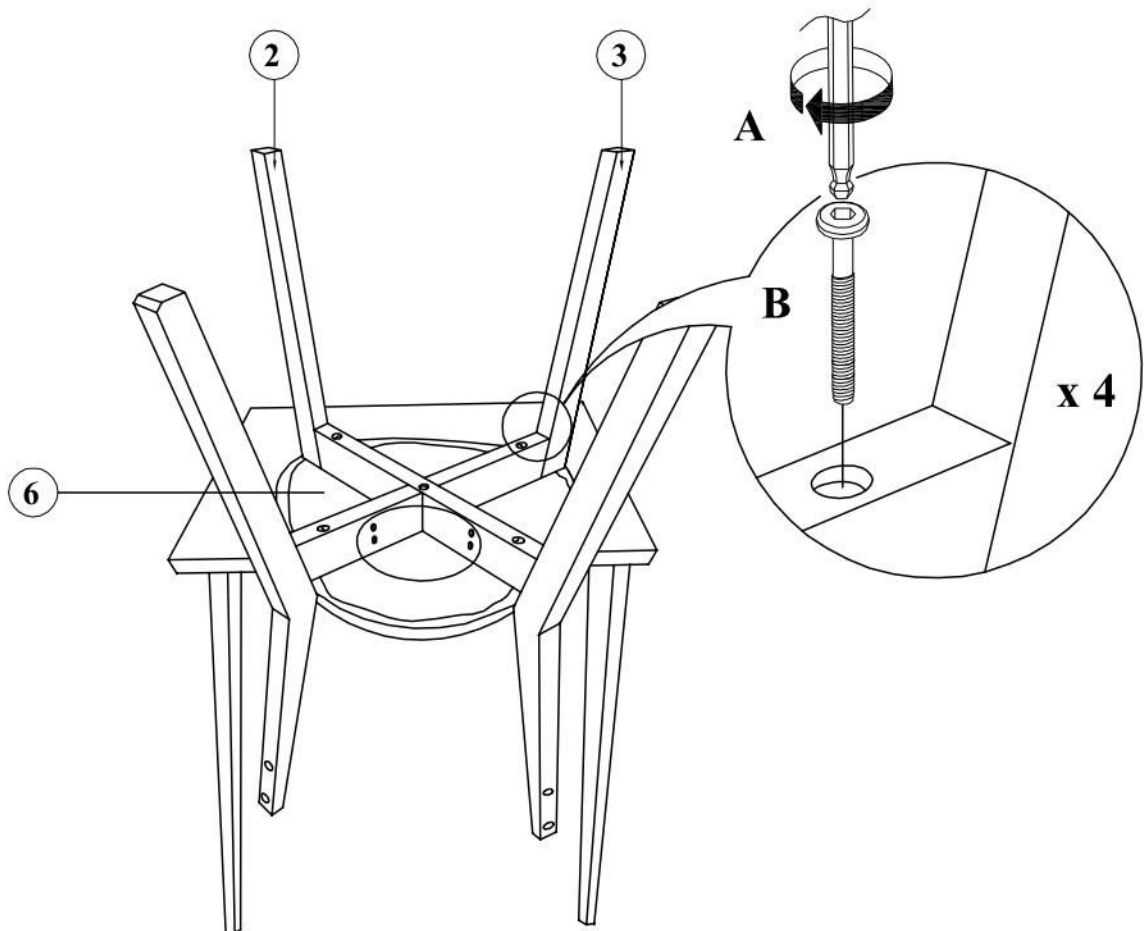

BRANDO

1	4
2	4
3	4
4	4
5	4
6	4

CODE	DESCRIPTION	QTY.
A	 ALLEN KEY M4 X 110MM	1 PC
B	 JCBC BOLT M6 X 60MM	16 PCS
C	 JCBC BOLT M6 X 30MM	16 PCS
D	 HEX CONNECTING SCREW M7 X50MM ZB (10#)	4 PCS
E	 JCBC BOLT M6 X 35MM	32 PCS
F	 SPRING WASHER 1/4"	48 PCS
G	 FLAT WASHER M6 X 13MM	16 PCS
H	 WOOD BUTTON Ø14.5 x 9MM	16 PCS

BRANDO

1

2

BRANDO

3

4

BRANDO

5