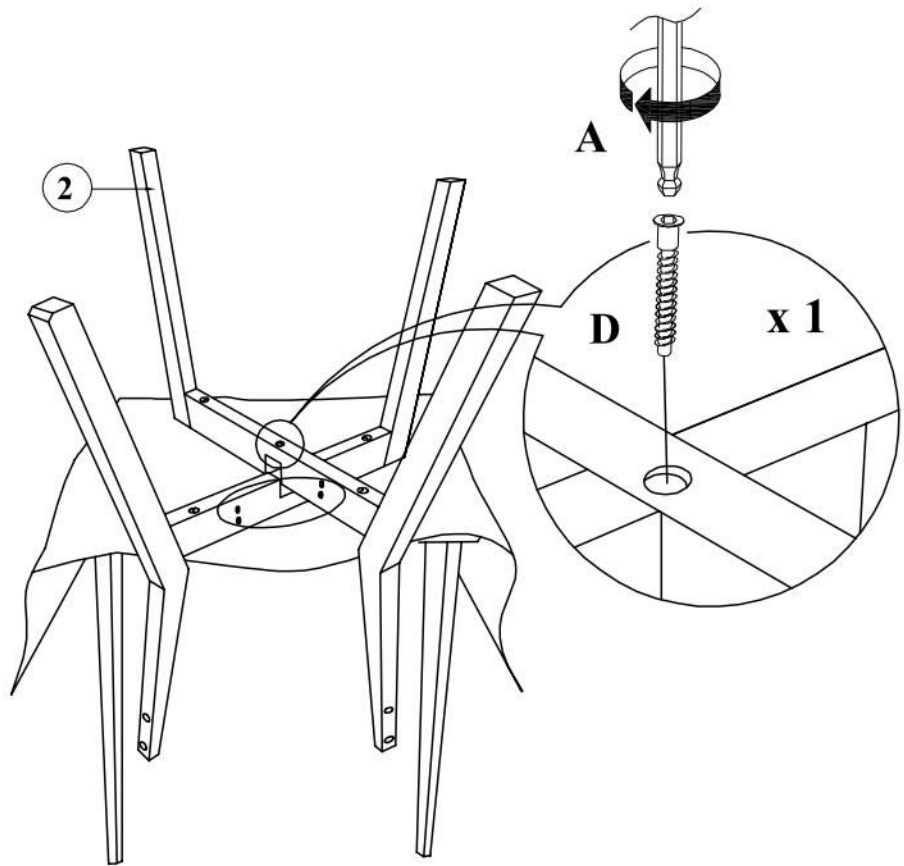

BRANDO

1	4
2	4
3	4
4	4
5	4
6	4

CODE	DESCRIPTION	QTY.
A	 ALLEN KEY M4 X 110MM	1 PC
B	 JCBC BOLT M6 X 60MM	16 PCS
C	 JCBC BOLT M6 X 30MM	16 PCS
D	 HEX CONNECTING SCREW M7 X50MM ZB (10#)	4 PCS
E	 JCBC BOLT M6 X 35MM	32 PCS
F	 SPRING WASHER 1/4"	48 PCS
G	 FLAT WASHER M6 X 13MM	16 PCS
H	 WOOD BUTTON Ø14.5 x 9MM	16 PCS

BRANDO

1

2

BRANDO

3

4

BRANDO

5