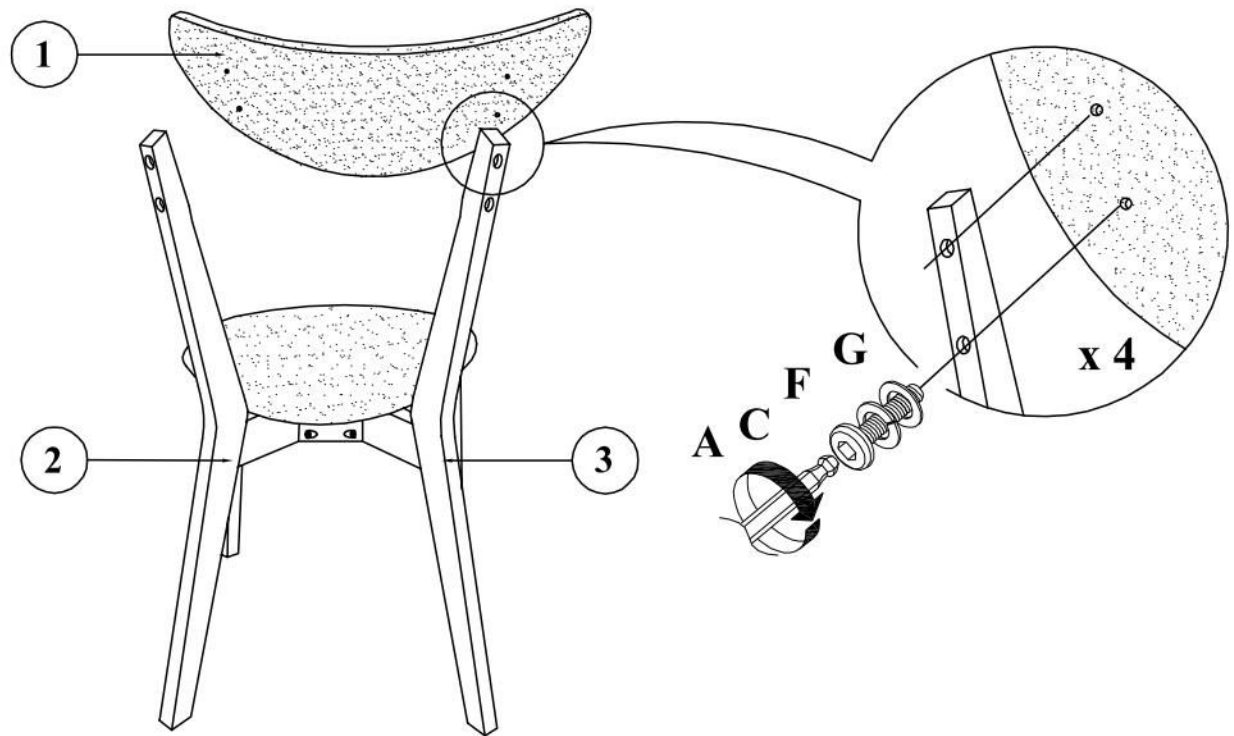

BRANDO

1	4
2	4
3	4
4	4
5	4
6	4

CODE	DESCRIPTION	QTY.
A	 ALLEN KEY M4 X 110MM	1 PC
B	 JCBC BOLT M6 X 60MM	16 PCS
C	 JCBC BOLT M6 X 30MM	16 PCS
D	 HEX CONNECTING SCREW M7 X50MM ZB (10#)	4 PCS
E	 JCBC BOLT M6 X 35MM	32 PCS
F	 SPRING WASHER 1/4"	48 PCS
G	 FLAT WASHER M6 X 13MM	16 PCS
H	 WOOD BUTTON Ø14.5 x 9MM	16 PCS

BRANDO

1

2

BRANDO

3

4

BRANDO

5